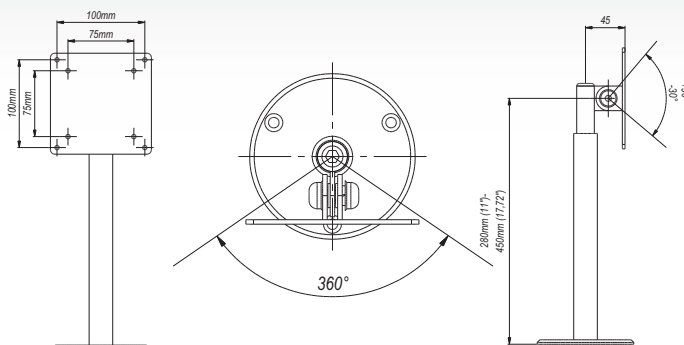

## Features

- 1 **QUICK INSTALLATION**  
easy installation of the product
- 2 **ADJUSTABLE HEIGHT.**  
from 280 mm to 450 mm
- 3 **ADJUSTABLE TILT ANGLE**  
variable from 90°-30°

## Technical Data

75x75 mm  
100x100 mm

10"-26"

360°

min. 75x75 mm  
max. 100x100 mm

10 Kg

90°-30°

Package Dimensions [mm] (H x W x D) **340x130x120**

Weight [Kg] **2**